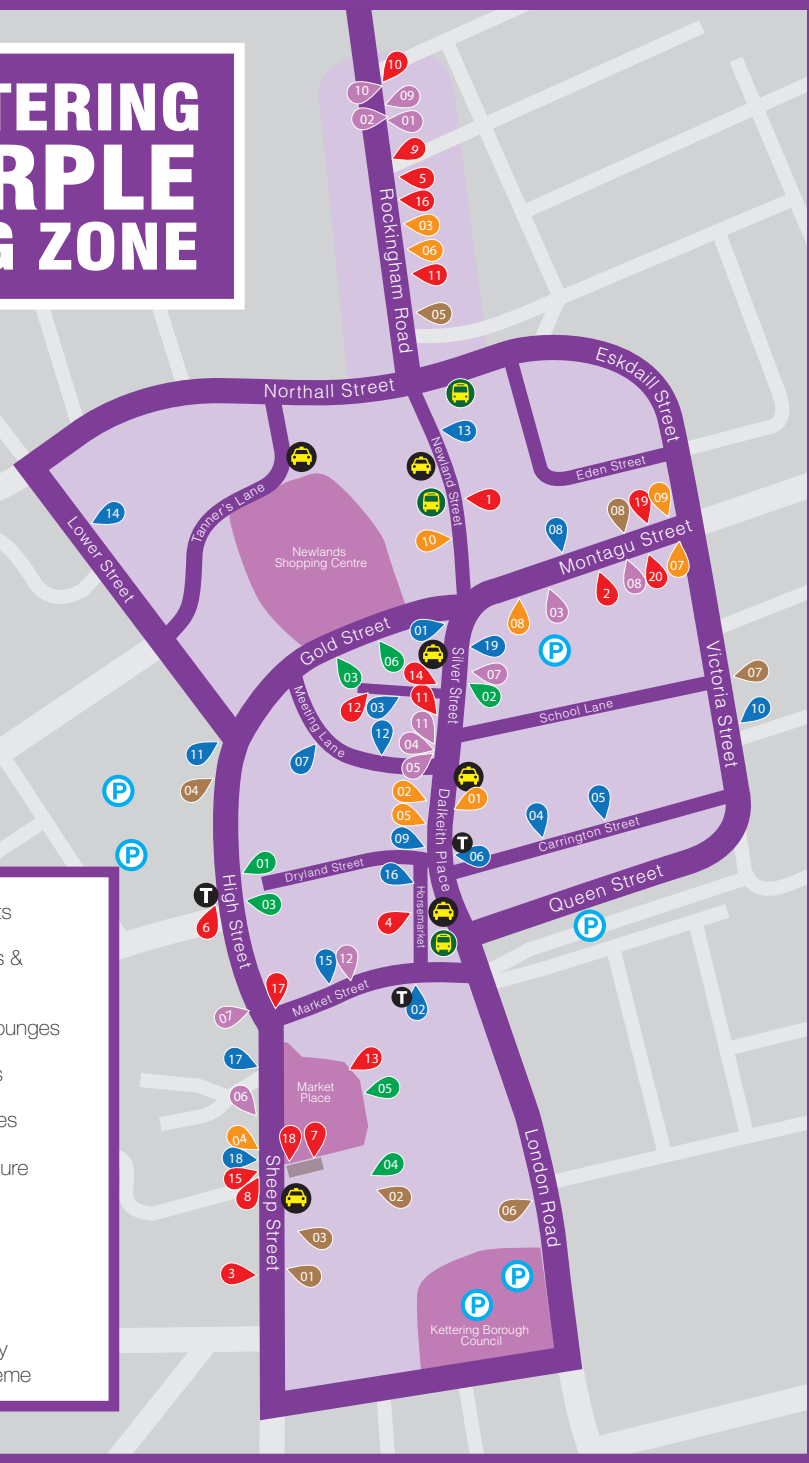

Map last revised January 2020

Restaurants

- 01 Exotic Dining
- 02 Lazzat
- 03 Kafe Bloc
- 04 Lee Garden
- 05 MuMu
- 06 McDonald's
- 07 Prezzo
- 08 Red Rose
- 09 The Raj
- 10 The Royal Bengal
- 11 Sam's Takeway
- 12 Ciao Bella
- 13 Wildwood
- 14 Maeme's Chicken
- 15 Billionaires
- 16 Fiori
- 17 Casa DiRoma
- 18 Jurassic Grill
- 19 Sonora Mexican Kitchen
- 20 Krusha's Delight

Takeaways

- 01 Pizza Hut
- 02 King's
- 03 Boston's Diner
- 04 Kettering King Kebab
- 05 Kettering Kebab House
- 06 Mystic Diners
- 07 Subway
- 08 Sultan Kebab House
- 09 Flames Grill
- 10 Domino's
- 11 Just Pizza
- 12 Takeway Yardies

Cafés/Lounges

- 01 Bewiched
- 02 Café Culture
- 03 Costa Coffee
- 04 The Blitz Lounge
- 05 The Kino Lounge
- 06 Vintage Fleur

Pubs, Bars/Nightclubs

- 01 Aqua
- 02 Aura
- 03 Brooklyn Bar
- 04 Bar Seven
- 05 Decades
- 06 Earl of Dalkeith
- 07 Jaspers Bar
- 08 Kettering Spot On
Snooker & Entertainment Club
- 09 Abacus, Cheers Bar
& The Loft
- 10 The Alexandra Arms
- 11 The Peacock
- 12 The Prince of Wales
- 13 The Shire Horse
- 14 The Three Cocks
- 15 The Stitching Pony
- 16 Pop Central
- 17 The Royal Hotel
- 18 Old Market Inn
- 19 Rising Sun

Off Licenses

- 01 Happy News
- 02 European Mini Market
- 03 Rockingham Euro Market
- 04 Kettering Linnetts
Newsagents
- 05 Premier
- 06 Maja Sklep
- 07 Paul's Stop and Shop
- 08 Alma Off License
- 09 Freshpol
- 10 Shajin News